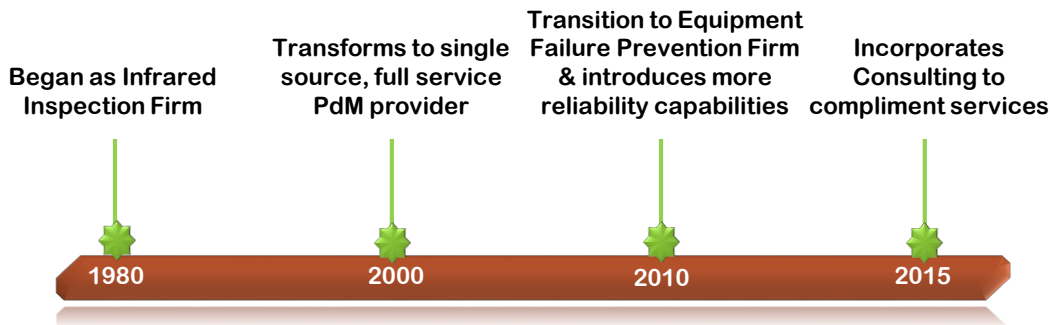

Infralogix is business-to-business professional reliability service firm providing single sourced (design-build) solutions to eliminate asset/equipment performance issues. Over 100 business domestically rely on **Infralogix** for services pertaining to condition-based (or predictive) maintenance, CMMS effectiveness and overall maintenance (operating) program improvement. Our customers span across various industries including manufacturing, commercial real estate, financials, construction, utilities & government.

Our Mission

To be a trusted optimization partner that utilizes innovative equipment reliability solutions to assist our clients to achieve better asset performance and realize sustainable financial performance.

Our History

Profile

Ownership: Privately-Held
Type: S-Corp. in VA

DUNS: 02-393-0688
CAGE: 8FTB7

Safety

EMR: 0.93
Lost-Time Incidents: 0

Service Lines

- Inspection Group: CBM Program Services
  Diagnostic (PDM) Services
- Reliability Group: Consulting Services
  Engineering Services
  Technical Support Services

Primary Service Area

- Inspection Group: Mid-Atlantic Region - USA
  (VA/NC/SC/TN/WV/MD/PA)
- Reliability Group: North America
  (USA & Canada)