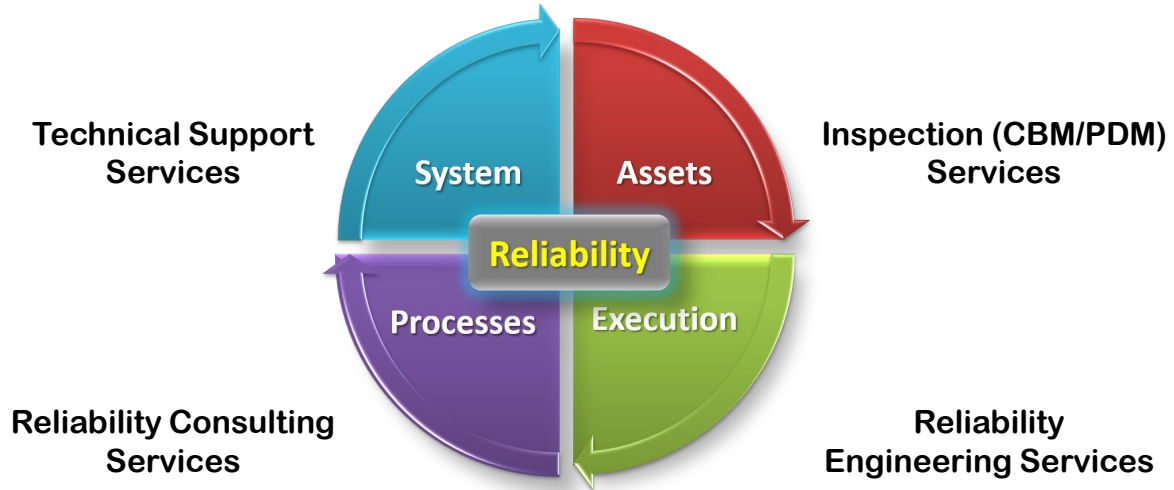

OUR CLIENT IMPACT